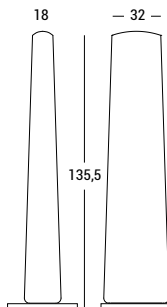

peso netto kg.  
net weight kg.

peso lordo kg.  
gross weight kg.

lampadina  
bulb

**1106-03**  
LARGE

180

SH 44 x 44 x 28 h.

2,0

3,5

1 x max 100W  
E27

Dimmer

**1106-01**  
SMALL

180

44 x 44 x 28 h.

3,5

4,8

1 x max 70W  
E27

## Lampadina esclusa / Bulb not included

**1106-10**

180

44 x 46 x 147 h.

21,5

25

Led incluso/  
Led included

LED 58W